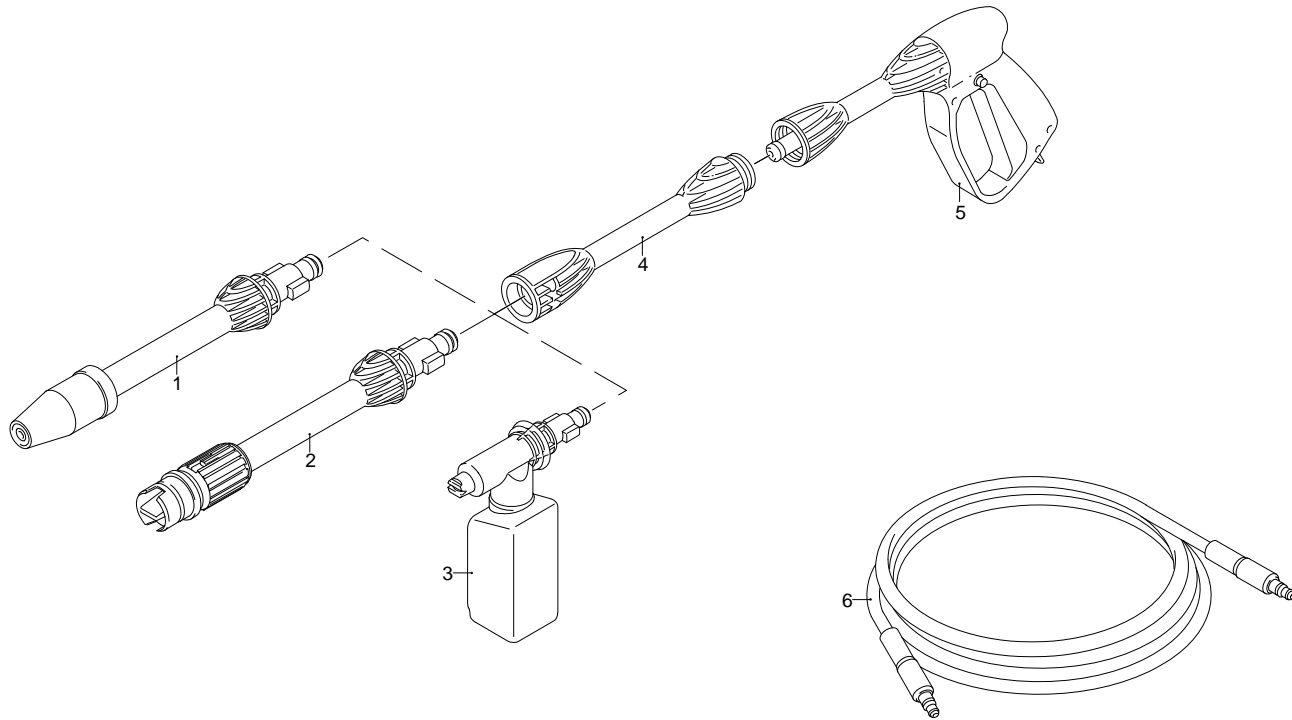

Model PW 1300 TD

Version:

Serial number:

Code: **12900**

12/04/2010

Validity	Pos.	Code	Description	Q
	1	3082130	Water coupling kit	1
	2	3480030	Door	1
	3	3480040	Door	1
	4	3480010	Orange casing	1
	5	3480050	Manico	1
	6	3480110	Switch	1
	7	3480170	Brush kit for motor	1
	8	3480180	Electric pump assembly	1
	9	3500090	Fork	1
	10	3500081	Fitting	1
	11	3480130	TSS kit	1
	12	3480150	Piston + seals kit	1
	13	3480140	Valves + seals kit	1
	14	3480020	Base	1
	15	3080580	Cable gland	1
	16	50940	Cable	1
	17	3480060	Accessories carrier	1
	18	3480120	Suction kit	1
	19	3480100	Plug	2
	20	3480160	Fork	1

UN_CE_0440-DW

Model PW 1300 TD

Version:

Serial number:

Code: **12900**

12/04/2010

Validity	Pos.	Code	Description	Q
	1	3080080	Lance+rotopower	1
	2	3080090	Lance+lance head	1
	3	3480200	Tank	1
	4	3080070	Extension	1
	5	3080060	Gun	1
	6	3500340	High pressure hose	1