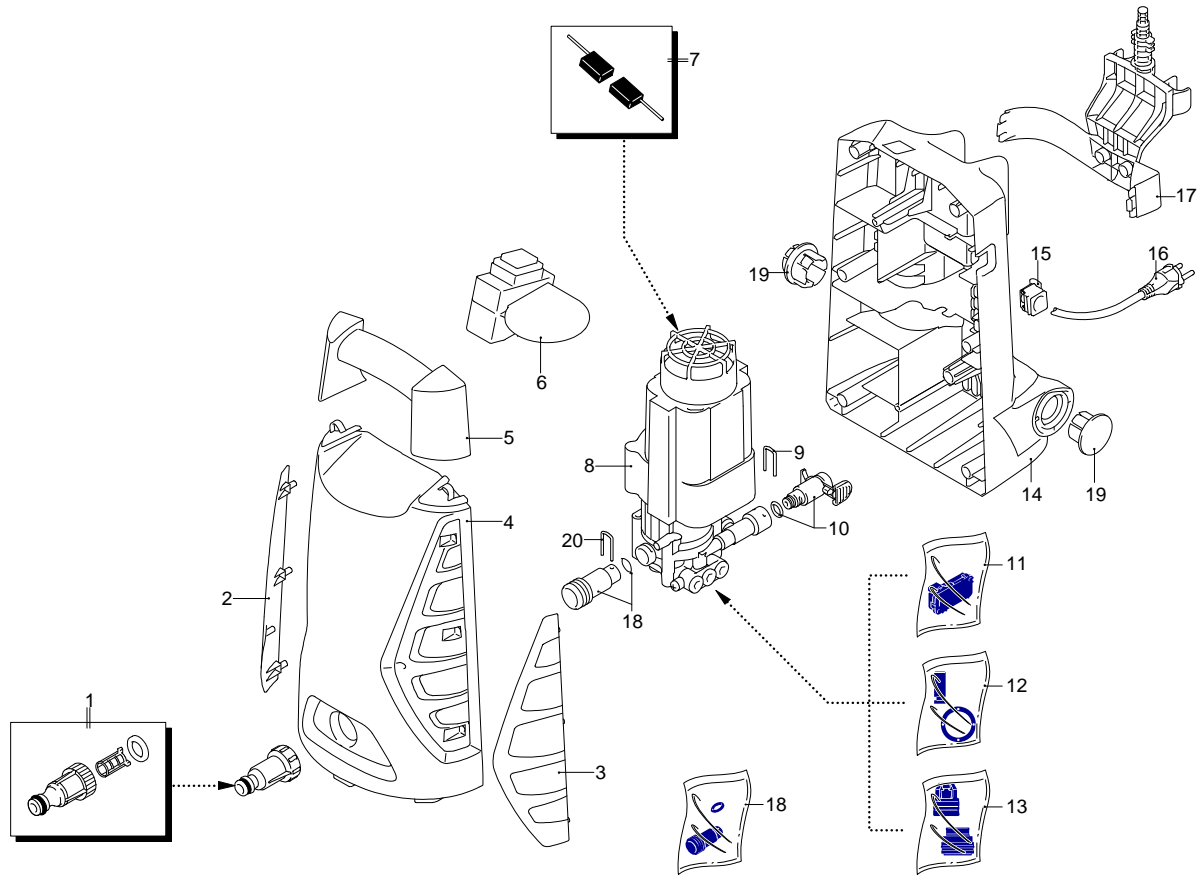

Model PW 1300 TD

Version:

Serial number:

Code: **12900**

12/04/2010

Validity	Pos.	Code	Description	Q
	1	3082130	Water coupling kit	1
	2	3480030	Door	1
	3	3480040	Door	1
	4	3480010	Orange casing	1
	5	3480050	Manico	1
	6	3480110	Switch	1
	7	3480170	Brush kit for motor	1
	8	3480180	Electric pump assembly	1
	9	3500090	Fork	1
	10	3500081	Fitting	1
	11	3480130	TSS kit	1
	12	3480150	Piston + seals kit	1
	13	3480140	Valves + seals kit	1
	14	3480020	Base	1
	15	3080580	Cable gland	1
	16	50940	Cable	1
	17	3480060	Accessories carrier	1
	18	3480120	Suction kit	1
	19	3480100	Plug	2
	20	3480160	Fork	1

UN_CE_0440-DW

Model PW 1300 TD

Version:

Serial number:

Code: **12900**

12/04/2010

Validity	Pos.	Code	Description	Q
	1	3080080	Lance+rotopower	1
	2	3080090	Lance+lance head	1
	3	3480200	Tank	1
	4	3080070	Extension	1
	5	3080060	Gun	1
	6	3500340	High pressure hose	1