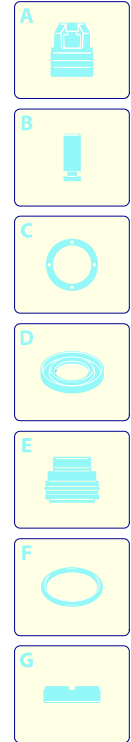

Model PW 1300 TD

Version:

Serial number:

Code: **12900**

12/04/2010

Validity	Pos.	Code	Description	Q
	1	3082130	Water coupling kit	1
	2	3480030	Door	1
	3	3480040	Door	1
	4	3480010	Orange casing	1
	5	3480050	Manico	1
	6	3480110	Switch	1
	7	3480170	Brush kit for motor	1
	8	3480180	Electric pump assembly	1
	9	3500090	Fork	1
	10	3500081	Fitting	1
	11	3480130	TSS kit	1
	12	3480150	Piston + seals kit	1
	13	3480140	Valves + seals kit	1
	14	3480020	Base	1
	15	3080580	Cable gland	1
	16	50940	Cable	1
	17	3480060	Accessories carrier	1
	18	3480120	Suction kit	1
	19	3480100	Plug	2
	20	3480160	Fork	1

UN_CE_0440-DW

Model PW 1300 TD

Version:

Serial number:

Code: **12900**

12/04/2010

Validity	Pos.	Code	Description	Q
	1	3080080	Lance+rotopower	1
	2	3080090	Lance+lance head	1
	3	3480200	Tank	1
	4	3080070	Extension	1
	5	3080060	Gun	1
	6	3500340	High pressure hose	1