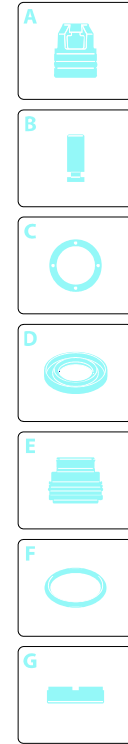

Model PW 1400 K

Serial number:

Code:

Electrical connection:

Pos.	Code	Description	Q.ty
1	3081160	Base	1
2	50940	Cable	1
3	3081190	Electric pump assembly	1
4	50951	Fitting	1
5	50947	Accessories carrier	1
6	50949	Cover	1
7	50946	Box	1
8	50945	Switch	1
9	3081170	Orange casing	1
10	3081120	Handle	1
11	3081180	Base	2
12	3081140	Wheel	2
13	3081130	Guard	1
14	3081280	TSS kit	1
15	3081270	Piston + seals kit	1
16	3081290	Valves + seals kit	1

Model PW 1400 K

Serial number:

Code:

Electrical connection:

Pos.	Code	Description	Q.ty
1	50955	Lance head	1
2	40779	Lance+rotopower	1
3	50954	Tank	1
4	50956	Gun	1
5	50957	High pressure hose	1