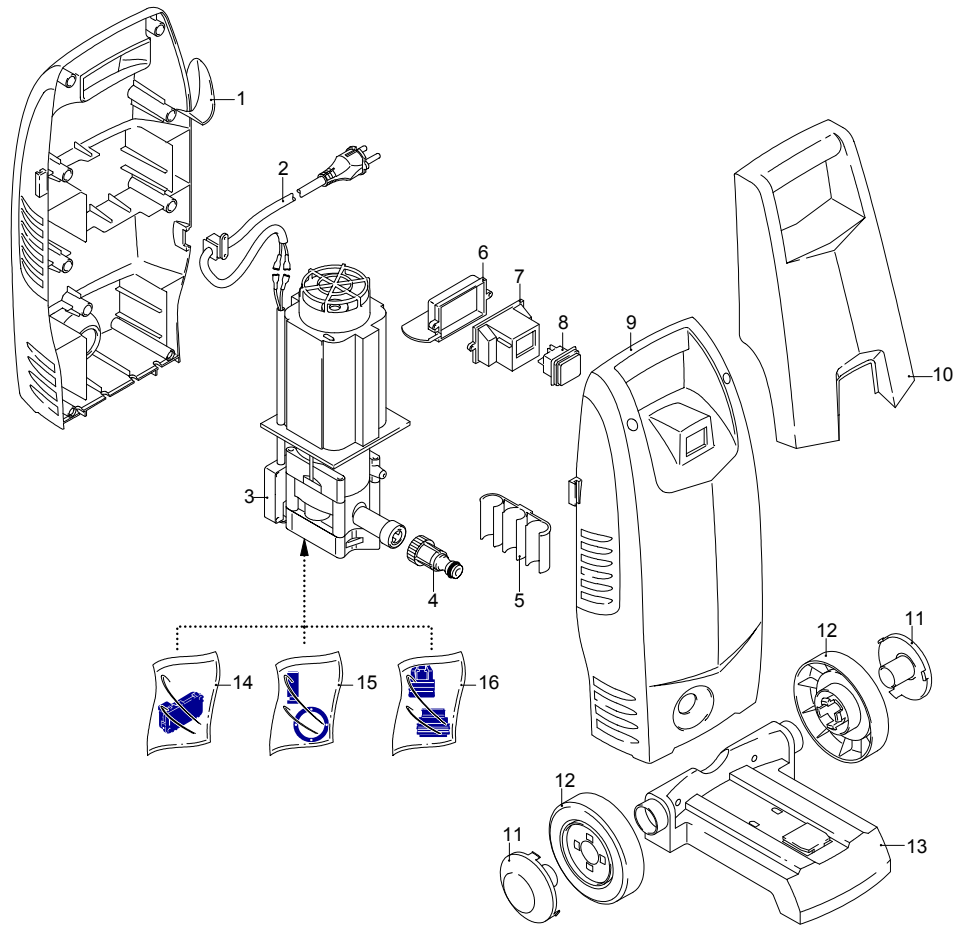

Model PW 1400 K

Serial number:

Code:

Electrical connection:

Pos.	Code	Description	Q.ty
1	3081160	Base	1
2	50940	Cable	1
3	3081190	Electric pump assembly	1
4	50951	Fitting	1
5	50947	Accessories carrier	1
6	50949	Cover	1
7	50946	Box	1
8	50945	Switch	1
9	3081170	Orange casing	1
10	3081120	Handle	1
11	3081180	Base	2
12	3081140	Wheel	2
13	3081130	Guard	1
14	3081280	TSS kit	1
15	3081270	Piston + seals kit	1
16	3081290	Valves + seals kit	1

Model PW 1400 K

Serial number:

Code:

Electrical connection:

Pos.	Code	Description	Q.ty
1	50955	Lance head	1
2	40779	Lance+rotopower	1
3	50954	Tank	1
4	50956	Gun	1
5	50957	High pressure hose	1