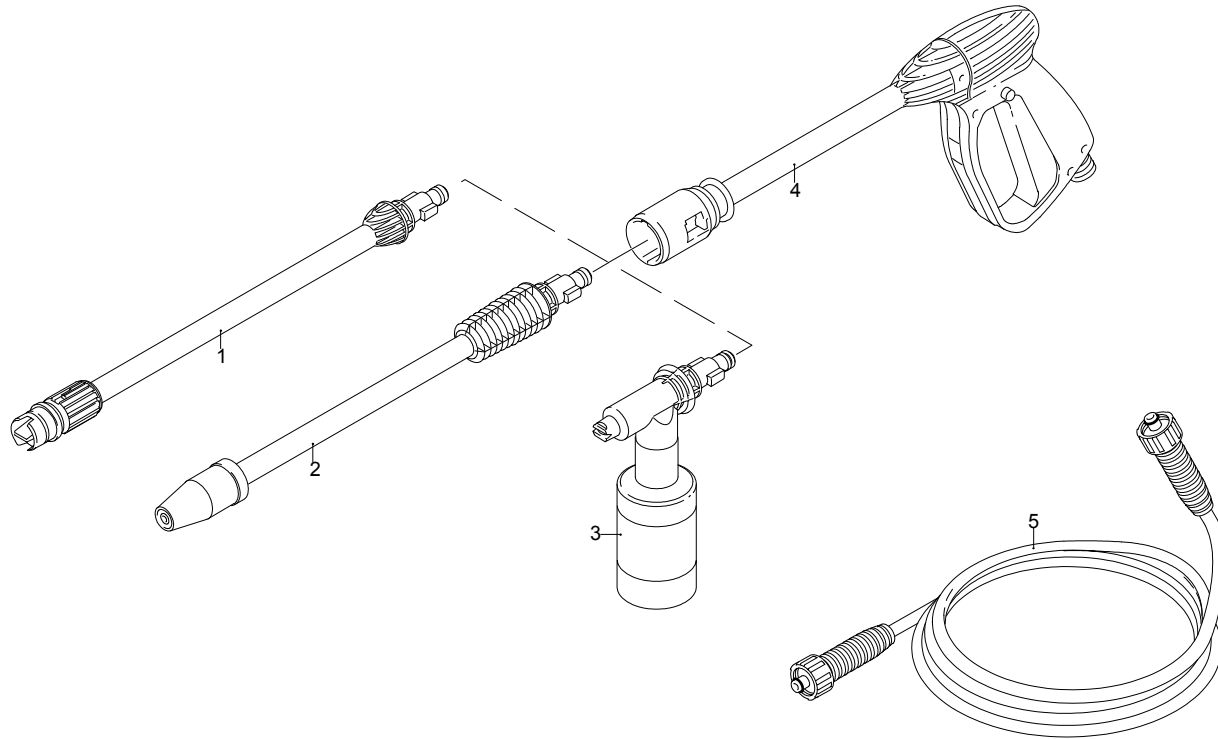

Model PW 1400 K

Serial number:

Code:

Electrical connection:

Pos.	Code	Description	Q.ty
1	3081160	Base	1
2	50940	Cable	1
3	3081190	Electric pump assembly	1
4	50951	Fitting	1
5	50947	Accessories carrier	1
6	50949	Cover	1
7	50946	Box	1
8	50945	Switch	1
9	3081170	Orange casing	1
10	3081120	Handle	1
11	3081180	Base	2
12	3081140	Wheel	2
13	3081130	Guard	1
14	3081280	TSS kit	1
15	3081270	Piston + seals kit	1
16	3081290	Valves + seals kit	1

Model PW 1400 K

Serial number:

Code:

Electrical connection:

Pos.	Code	Description	Q.ty
1	50955	Lance head	1
2	40779	Lance+rotopower	1
3	50954	Tank	1
4	50956	Gun	1
5	50957	High pressure hose	1