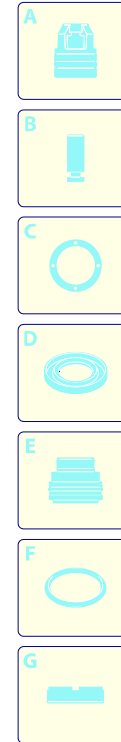

Model PW 1400 K

Serial number:

Code:

Electrical connection:

Pos.	Code	Description	Q.ty
1	3081160	Base	1
2	50940	Cable	1
3	3081190	Electric pump assembly	1
4	50951	Fitting	1
5	50947	Accessories carrier	1
6	50949	Cover	1
7	50946	Box	1
8	50945	Switch	1
9	3081170	Orange casing	1
10	3081120	Handle	1
11	3081180	Base	2
12	3081140	Wheel	2
13	3081130	Guard	1
14	3081280	TSS kit	1
15	3081270	Piston + seals kit	1
16	3081290	Valves + seals kit	1

Model PW 1400 K

Serial number:

Code:

Electrical connection:

Pos.	Code	Description	Q.ty
1	50955	Lance head	1
2	40779	Lance+rotopower	1
3	50954	Tank	1
4	50956	Gun	1
5	50957	High pressure hose	1